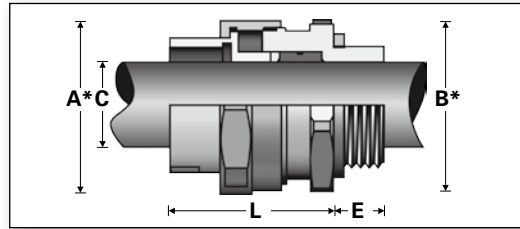

UGA穿管戈兰

戈兰类型

- 弹性胶圈密封

适配电缆

- 非铠装电缆

认证

- GB: Exd IIC Gb, Ex e IIC Gb, Ex tD A21 IP66
- IECEx: Exd IIC Gb, Ex e IIC Gb, Ex tD IIIC Db, IP66

产品特性:

- 黄铜镀镍材质拥有更强的耐腐蚀性能
- 可在电缆外层提供防爆及防水防尘保护
- 外螺纹端接入箱体，内螺纹端可连接软管或钢管
- 密封圈材质为EPDM橡胶，使用温度范围-40°C~125°C

订货信息

UGA	075NPT	L	100G	B
戈兰系列	螺纹尺寸(外)	电缆范围	螺纹尺寸(内)	材料
UGA	20=M20x1.5 25=M20x1.5 32=M32x1.5 40=M40x1.5 50=M50x1.5 63=M63x1.5 75=M75x1.5 050G=M20x1.5 075G=M20x1.5 100G=M20x1.5 125G=M20x1.5	L=大号 S=小号	20=M20x1.5 25=M20x1.5 32=M20x1.5 40=M20x1.5 50=M20x1.5 60=M20x1.5 050G=1/2"G 075G=3/4"G 100G=1"G 125G=1 1/4"G 150G=1 1/2"G 200G=2"G 250G=2 1/2"G	B=黄铜镀镍 S=SS 304 T=SS 316

戈兰尺寸	螺纹外径 "C" (mm)	螺母尺寸		戈兰长度 "L" (mm)	外螺纹尺寸	内螺纹尺寸						螺纹长度 "E" (mm) ISO(NPT)			
		A*	B*			ISO	代码**	NPT	代码**	G	代码**				
5	8-11	30	30	39-47.5	M20 G1/2"	M20	UGA/20/S/20 UGA/20/S/050G	1/2"	UGA/050NPT/S/20 UGA/050NPT/S/050G	1/2"	UGA/050G/S/20 UGA/050G/S/050G	17			
6	11-14	30	30	39-47.5	M20 G1/2"								UGA/20/L/20 UGA/20/L/050G	UGA/050NPT/L/20 UGA/050NPT/L/050G	UGA/050G/L/20 UGA/050G/L/050G
6	12-15	40	41	40-50	M25 G3/4"	M25	UGA/25/S/25 UGA/25/S/075G	3/4"	UGA/075NPT/S/25 UGA/075NPT/S/075G	3/4"	UGA/075G/S/25 UGA/075G/S/075G	17			
7	14-19	40	41	40-50	M25 G3/4"								UGA/25/L/25 UGA/25/L/075G	UGA/075NPT/L/25 UGA/075NPT/L/075G	UGA/075G/L/25 UGA/075G/L/075G
7	14-17	47	43	45-56.5	M32 G1"	M32	UGA/32/S/32 UGA/32/S/100G	1"	UGA/100NPT/S/32 UGA/100NPT/S/100G	1"	UGA/100G/S/32 UGA/100G/S/100G	17(20)			
8	19-24	47	43	45-56.5	M32 G1"								UGA/32/L/32 UGA/32/L/100G	UGA/100NPT/L/32 UGA/100NPT/L/100G	UGA/100G/L/32 UGA/100G/L/100G
8	17-23	57	53	47-58	M40 G1 1/4"	M40	UGA/40/S/40 UGA/40/S/125G	1 1/4"	UGA/125NPT/S/40 UGA/125NPT/S/125G	1 1/4"	UGA/125G/S/40 UGA/125G/S/125G	17(20)			
9	22-28	57	53	47-58	M40 G1 1/4"								UGA/40/L/40 UGA/40/L/125G	UGA/125NPT/L/40 UGA/125NPT/L/125G	UGA/125G/L/40 UGA/125G/L/125G
9	22-27	63	59	47-58.6	M50 G1 1/2"	M50	UGA/50/S/50 UGA/50/S/150G	1 1/2"	UGA/150NPT/S/50 UGA/150NPT/S/150G	1 1/2"	UGA/150G/S/50 UGA/150G/S/150G	17(20)			
10	27-34	63	59	47-58.6	M50 G1 1/2"								UGA/50/L/50 UGA/50/L/150G	UGA/150NPT/L/50 UGA/150NPT/L/150G	UGA/150G/L/50 UGA/150G/L/150G
10	27-34	78	71	59-83	M60 G2"	M63	UGA/63/S/60 UGA/63/S/200G	2"	UGA/200NPT/S/60 UGA/200NPT/S/200G	2"	UGA/200G/S/60 UGA/200G/S/200G	17(20)			
11	37-48	78	71	59-83	M60 G2"								UGA/63/L/60 UGA/63/L/200G	UGA/200NPT/L/60 UGA/200NPT/L/200G	UGA/200G/L/60 UGA/200G/L/200G
11	34-41	91	87	61-85	G2 1/2"	M75	UGA/75/S/250G UGA/75/L/250G	2 1/2"	UGA/250NPT/S/250G UGA/250NPT/L/250G	2 1/2"	UGA/250G/S/250G UGA/250G/L/250G	17(25)			
12	46-56	91	87	61-85	G2 1/2"										

* A、B螺母平行边距离，螺母对角边距离为A×1.1，B×1.1